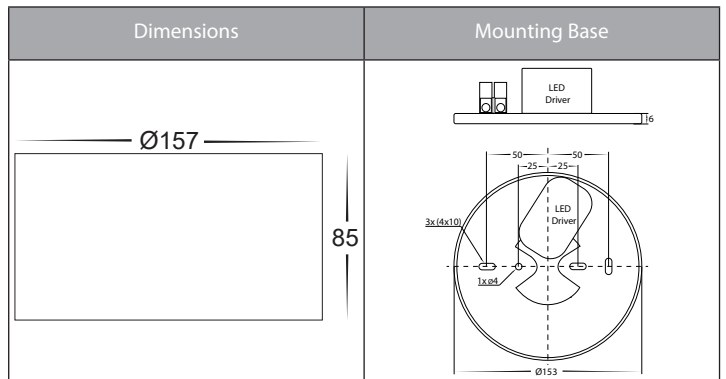

Product Ordering

Image	Part Number	Colour Temp	Lumens	Input Voltage	Beam Angle	Included LED	Barcode
	HV5805T-BLK	3000k	1380lm	240v AC	120°	TRI Colour 18w Built in LED	9350418011893
		4000k	1430lm				
	HV5805T-BLK-12V	3000k	1380lm	12V DC	120°	TRI Colour 18w Built in LED	9350418032959
		4000k	1430lm				
		5500k	1305lm				
	HV5805T-WHT	3000k	1380lm	240v AC	120°	TRI Colour 18w Built in LED	9350418011909
		4000k	1430lm				
	HV5805T-WHT-12V	3000k	1380lm	12V DC	120°	TRI Colour 18w Built in LED	9350418032997
		4000k	1430lm				
		5500k	1305lm				

*Items ordered after 01-01-2022

12v DC Models require an additional external LED Driver for installation.