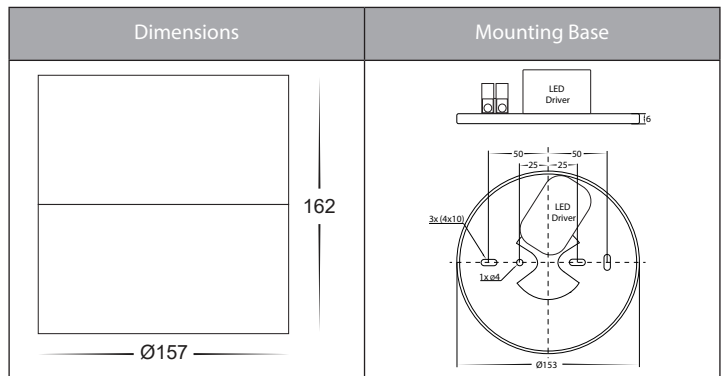

Product Ordering

Image	Part Number	Colour Temp	Lumens	Input Voltage	Beam Angle	Included LED	Barcode
	HV5805T-BLK-EXT	3000k	1380lm	240v AC	120°	TRI Colour 18w Built in LED	9350418018847
		4000k	1430lm				
	HV5805T-BLK-EXT-12V	3000k	1380lm	12V DC	120°	TRI Colour 18w Built in LED	9350418032966
		4000k	1430lm				
	HV5805T-WHT-EXT	3000k	1380lm	240v AC	120°	TRI Colour 18w Built in LED	9350418018854
		4000k	1430lm				
	HV5805T-WHT-EXT-12V	3000k	1380lm	12V DC	120°	TRI Colour 18w Built in LED	9350418033000
		4000k	1430lm				
		5500k	1305lm				

*Items ordered after 01-01-2022

12v DC Models require an additional external LED Driver for installation.