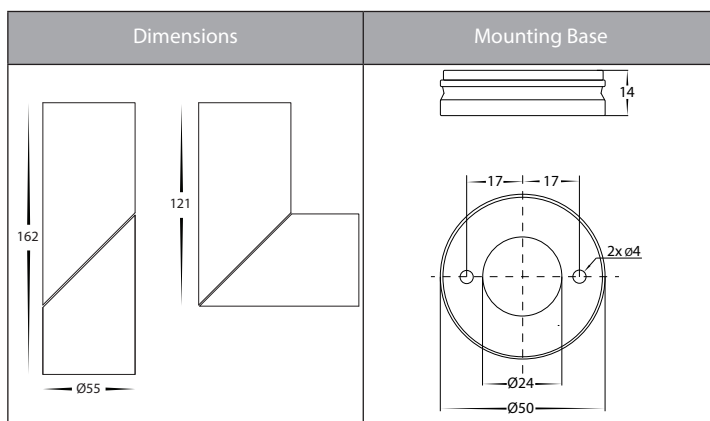

Optional Havit Compatible Accessories

Image	Part Number	Description
	HV9625	Triac Dimmer when used with Triac Dimmable Drivers

Product Ordering

Image	Part Number	Colour Temp	Lumens	Input Voltage	Beam Angle	Included LED	Barcode
	HV5822T-BLK	3000k 4000k 5500k	395lm 485lm 465lm	240v AC	36°	TRI Colour 7w Built in LED	9350418012531
	HV5822T-WHT	3000k 4000k 5500k	395lm 485lm 465lm	240v AC	36°	TRI Colour 7w Built in LED	9350418012524

*Items ordered after 01-01-2022

Havit Lighting
143 Beauchamp Road,
Matrville, N.S.W. 2036

Phone: 9381 8300
Email: sales@havit.com.au
Web: www.havit.com.au

Warranty Terms & Conditions

www.havit.com.au