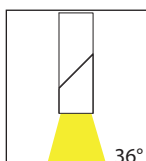

## Product Specifications

Name	Nella
Material	Aluminium
Colour	White or Black
IP Rating	IP54
Tilt	90°
Installation Type	Ceiling - Surface Mounted
Lamp Base	Built in LED
Protection Class	1 (Earth Required)
Max Wattage	7w
Lamp Expectancy	<30,000hrs
Diffuser Type	Glass
CRI	CRI>80
Dimmable	Yes - Triac
IK Rating	IK07
Warranty	3 Years Replacement*