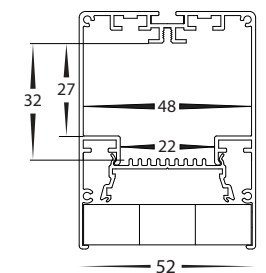

Suspended or Surface Mounted LED Profile

Material	Aluminium
Colour	Black or White
LED Strip Type	Up to 22mm (w) x 6mm (h)
Diffuser Type	UV Stabilised Standard PC
IP Rating	IP20
Available Lengths	Up to 3000mm
Installation Method	Surface Mounted or Suspended
Warranty	3 Years Replacement**

Sample Assembly Diagram

Dimensions

HV9705-9953

Recommended QTY per Length

- Up to 1500mm = 2
- 1500mm - 2500mm = 3
- 2500mm - 3000mm = 4

Product Ordering

Image	Part Number	Included
	HV9693-5271-BLK	Custom Cut Length: Supplied with 2x End Caps per Metre
	HV9693-5271-BLK-3M	3 Metre Length: Supplied with 6x End Caps per length
	HV9693-5271-WHT	Custom Cut Length: Supplied with 2x End Caps per Metre
	HV9693-5271-WHT-3M	3 Metre Length: Supplied with 6x End Caps per length

*Custom cut lengths will include end caps. e.g 2000mm will be cut at 1995mm to allow for installation of end caps

**See warranty Terms and Conditions for more information

Havit Lighting 143 Beauchamp Road, Matraville, N.S.W. 2036 | Phone: 02 9381 8300 |
 Fax: 02 9381 6661 | Email: sales@havit.com.au | Web: www.havit.com.au