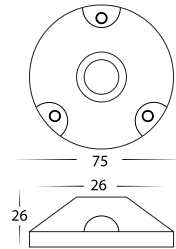

Optional Havit Compatible Accessories

Image	Part Number	Description
	HV9971	Stainless Steel Maintenance Kit - Kit includes rejuvenating paste + Spray for final protection coating
	12v DC LED Drivers	See Catalogue or Website for full range of 12v DC LED Drivers
	HV9911	Small IP67 Weatherproof Connector
	HV9912	Medium IP67 Weatherproof Connector
	HV9913	Large IP67 Weatherproof Connector
	HV145-BLK-Base	Surface Mounted Base