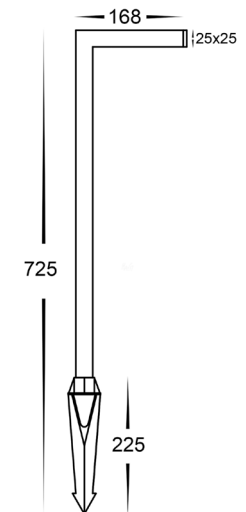

Nedia

Garden Spike Bollard Lights

Name	Nedia
Material	316 Stainless Steel, Solid Brass & Aluminium
Colour	Stainless Steel, Antique Brass or Poly Powder Coated Black
IP Rating	IP54
Colour Temp	<div style="display: flex; gap: 5px;"> <div style="width: 10px; height: 10px; background-color: #FFD700; border: 1px solid black;"></div> 3000k <div style="width: 10px; height: 10px; background-color: #ADD8E6; border: 1px solid black;"></div> 4000k <div style="width: 10px; height: 10px; background-color: #00CED1; border: 1px solid black;"></div> 5500k </div>
IK Rating	IK08
Installation Type	Ground - Spike or Surface Mounted
Diffuser Type	Clear Perspex
Lamp Base	Build in LED
Max Wattage	7w
Protection Class	3 (No Earth Required)
Lamp Expectancy	<30,000hrs
Cable Length	1000mm
CRI	CRI>80
Dimmable	No
Warranty	3 Years Replacement

Dimensions

Product Ordering

Image	Part Number	Colour Temp	Lumens	Input Voltage	Beam Angle	Included LED	Barcode
	HV1459T-SS316	3000k 4000k 5500k	500lm 525lm 550lm	12v DC	120°	TRI Colour 7w Built in LED	9350418018540
	HV1459T-AB						9350418018557
	HV1459T-BLK						9350418018564