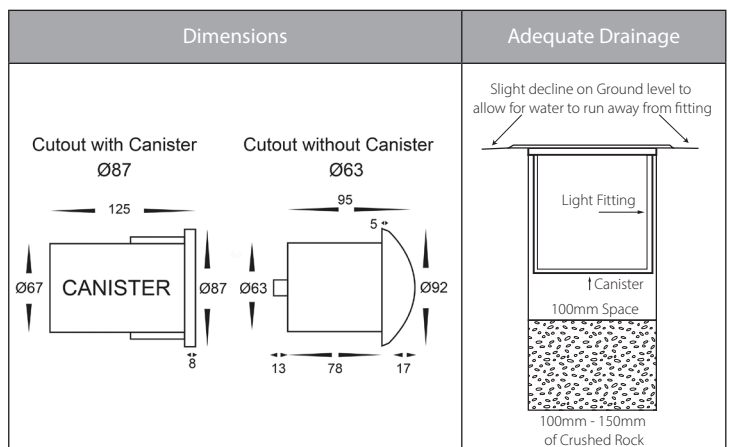

Optional Havit Compatible Accessories

Image	Part Number	Colour Temp	Input Voltage	Beam Angle	Included LED
	HV9507	3000k 4000k 5500k	12v DC	60°	TRI Colour 3/5/7w MR16 LED
	HV9508		24v DC		
	12v DC LED Drivers	See Catalogue or Website for full range of 12v DC LED Drivers