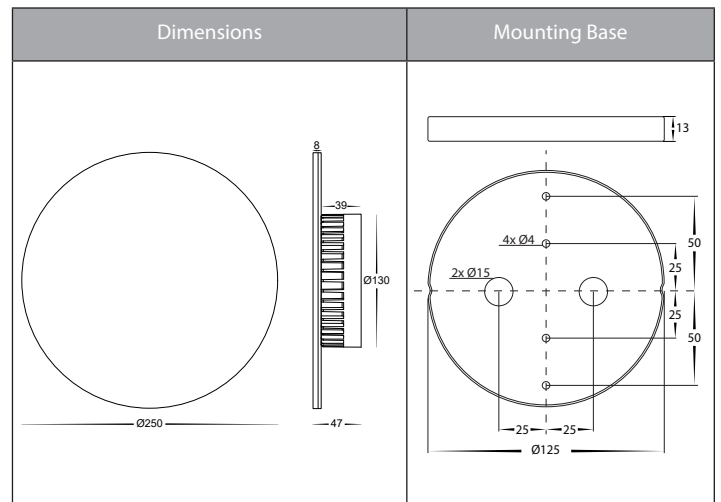

Optional Havit Compatible Accessories

Image	Part Number	Description
	HV9625	LED Dimmer - 300w Max

Product Ordering

Image	Part Number	Colour Temp	Lumens	Input Voltage	Beam Angle	Included LED	Barcode
	HV3593T-BLK	3000k 4000k 5500k	1315lm 1380lm 1440lm	240v AC	180°	TRI Colour 18w Built in LED	9350418019356
	HV3593T-BLK-12V	3000k 4000k 5500k	1315lm 1380lm 1440lm	12v DC	180°	TRI Colour 18w Built in LED	9350418029539
	HV3593T-WHT	3000k 4000k 5500k	1315lm 1380lm 1440lm	240v AC	180°	TRI Colour 18w Built in LED	9350418019363
	HV3593T-WHT-12V	3000k 4000k 5500k	1315lm 1380lm 1440lm	12v DC	180°	TRI Colour 18w Built in LED	9350418029546

*Items ordered after 01-01-2022