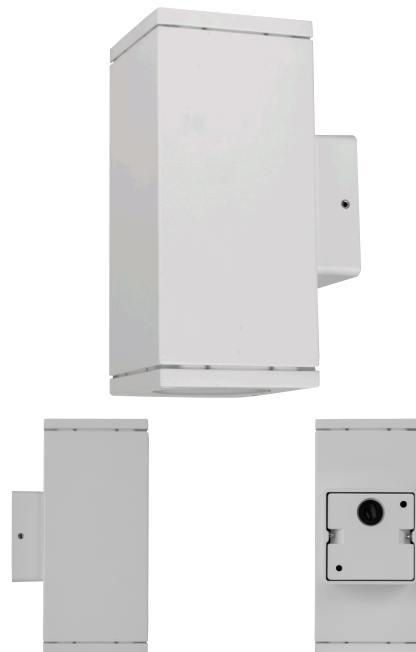

Quadru Aluminium Up & Down Wall Light

Product Specifications

Name	Quadru
Material	Aluminium
Colour	Poly Powder Coated Black or White
IP Rating	IP54
IK Rating	IK08
Installation Type	Wall - Surface Mounted
Lamp Base	GU10
Max Wattage	2x 35w
Protection Class	1 (Earth Required)
Lamp Expectancy	<30,000hrs
Diffuser Type	Clear Glass
CRI	CRI>80
Dimmable	No - not with globes supplied
Warranty	3 Years Replacement*

Product Ordering

Image	Part Number	Colour Temp	Lumens	Input Voltage	Beam Angle	Included LED	Barcode
	HV3624T-BLK	3000k 4000k 5500k	2x 270lm 2x 285lm 2x 300lm	240v AC	120°	 TRI Colour 2x 5w GU10 LED	9350418033925
	HV3624T-WHT	3000k 4000k 5500k	2x 270lm 2x 285lm 2x 300lm	240v AC	120°	 TRI Colour 2x 5w GU10 LED	9350418033932