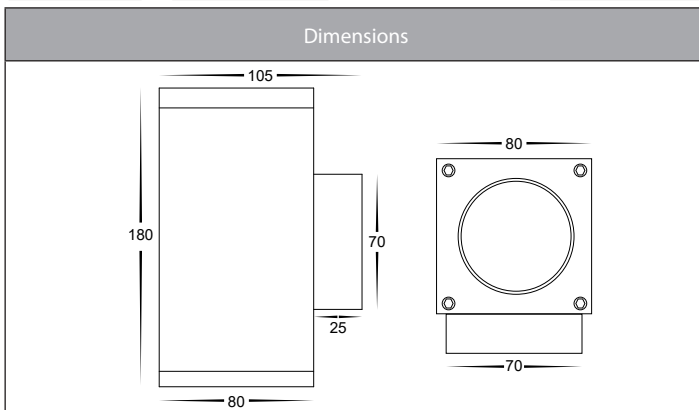

Quadru Aluminium Up & Down Wall Light

Product Specifications

Name	Quadru
Material	Aluminium
Colour	Poly Powder Coated Black or White
IP Rating	IP54
IK Rating	IK08
Installation Type	Wall - Surface Mounted
Lamp Base	GU10
Max Wattage	2x 35w
Protection Class	1 (Earth Required)
Lamp Expectancy	<30,000hrs
Diffuser Type	Clear Glass
CRI	CRI>80
Dimmable	No - not with globes supplied
Warranty	3 Years Replacement*

Product Ordering

Image	Part Number	Colour Temp	Lumens	Input Voltage	Beam Angle	Included LED	Barcode
	HV3624T-BLK	3000k 4000k 5500k	2x 270lm 2x 285lm 2x 300lm	240v AC	120°	 TRI Colour 2x 5w GU10 LED	9350418033925
	HV3624T-WHT	3000k 4000k 5500k	2x 270lm 2x 285lm 2x 300lm	240v AC	120°	 TRI Colour 2x 5w GU10 LED	9350418033932