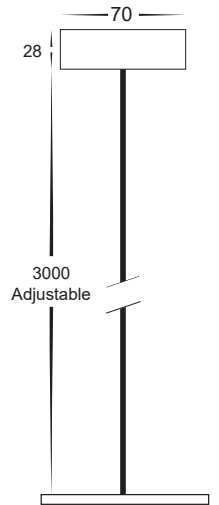

Pendant Line Drawing

Compatible Drivers for 12v DC Models

See Catalogue or Website for full range of
12v DC LED Drivers