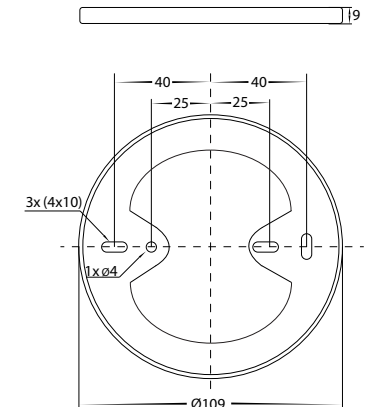

Nella Aluminium

Surface Mounted Downlights

Name	Nella
Material	Aluminium
Colour	Black or White
Colour Temp	<div style="display: flex; gap: 5px;"> <div style="width: 10px; height: 10px; background-color: yellow; border: 1px solid black;"></div> 3000k <div style="width: 10px; height: 10px; background-color: lightblue; border: 1px solid black;"></div> 4000k <div style="width: 10px; height: 10px; background-color: cyan; border: 1px solid black;"></div> 5500k </div>
IP Rating	IP54
IK Rating	IK08
Installation Type	Ceiling - Surface Mounted
Diffuser Type	Plastic
Lamp Base	Built in LED
Max Wattage	18w
Protection Class	240v = 1 (Requires Earth) 12v DC = 3 (No Earth Required)
Lamp Expectancy	<30,000hrs
SDCM	<3
UGR	<10
CRI	CRI>90
Dimmable	Yes - Triac (240V Models Only)
Warranty	3 Years Replacement

Dimensions

Mounting Base

Product Ordering

Image	Part Number	Colour Temp	Lumens	Input Voltage	Beam Angle	Included LED	Barcode
	HV5843S-BLK	2700k 3000k 4000k 5000k 5700k	1371lm 1410m 1518lm 1600lm 1617lm	240V AC	60°	Five Colour 18w Built in LED	9350418028648
	HV5843S-BLK-12V			12V DC			9350418033055
	HV5843S-WHT			240V AC			9350418028655
	HV5843S-WHT-12V			12V DC			9350418033062